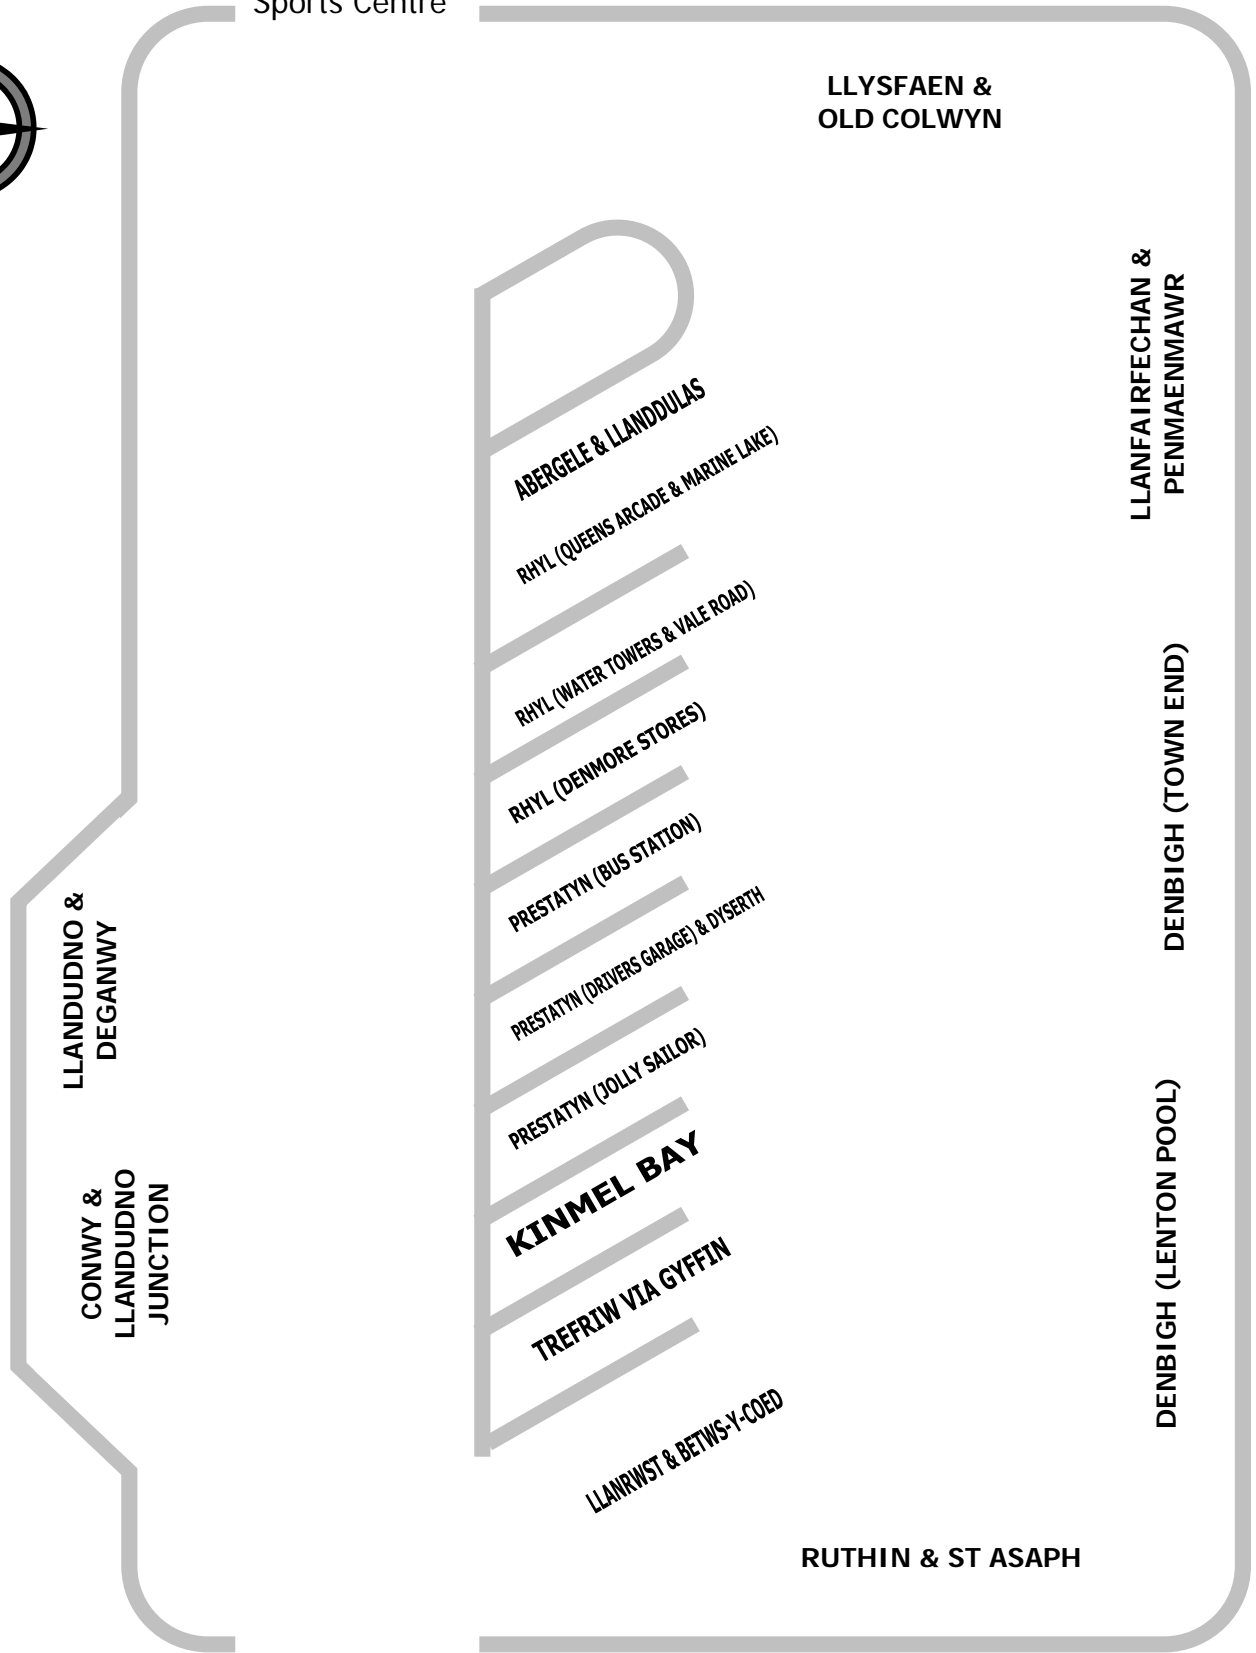

**COACH PARK BAY ALLOCATION  
RHOS-ON-SEA CAMPUS**

**Cinmel Block (Nursery)**

**Destinations**

To  
Sports Centre

**LLANDUDNO &  
DEGANWY**

**CONWY &  
LLANDUDNO  
JUNCTION**

**ABERGELE & LLANDULAS**

**RHYL (QUEENS ARCADE & MARTINE LAKE)**

**RHYL (WATER TOWERS & VALE ROAD)**

**RHYL (DENMORE STORES)**

**PRESTATYN (BUS STATION)**

**PRESTATYN (DRIVERS GARAGE) & DYSERTH**

**PRESTATYN (JOLLY SAILOR)**

**KINMEL BAY**

**TREFRIW VIA GYFFIN**

**LLANRWIST & BETWS-Y-COED**

**LLYSFAEN &  
OLD COLWYN**

**LLANFAIRFECHAN &  
PENMAENMAWR**

**DENBIGH (TOWN END)**

**DENBIGH (LENTON POOL)**

**RUTHIN & ST ASAPH**

To Llandudno

To Colwyn Bay